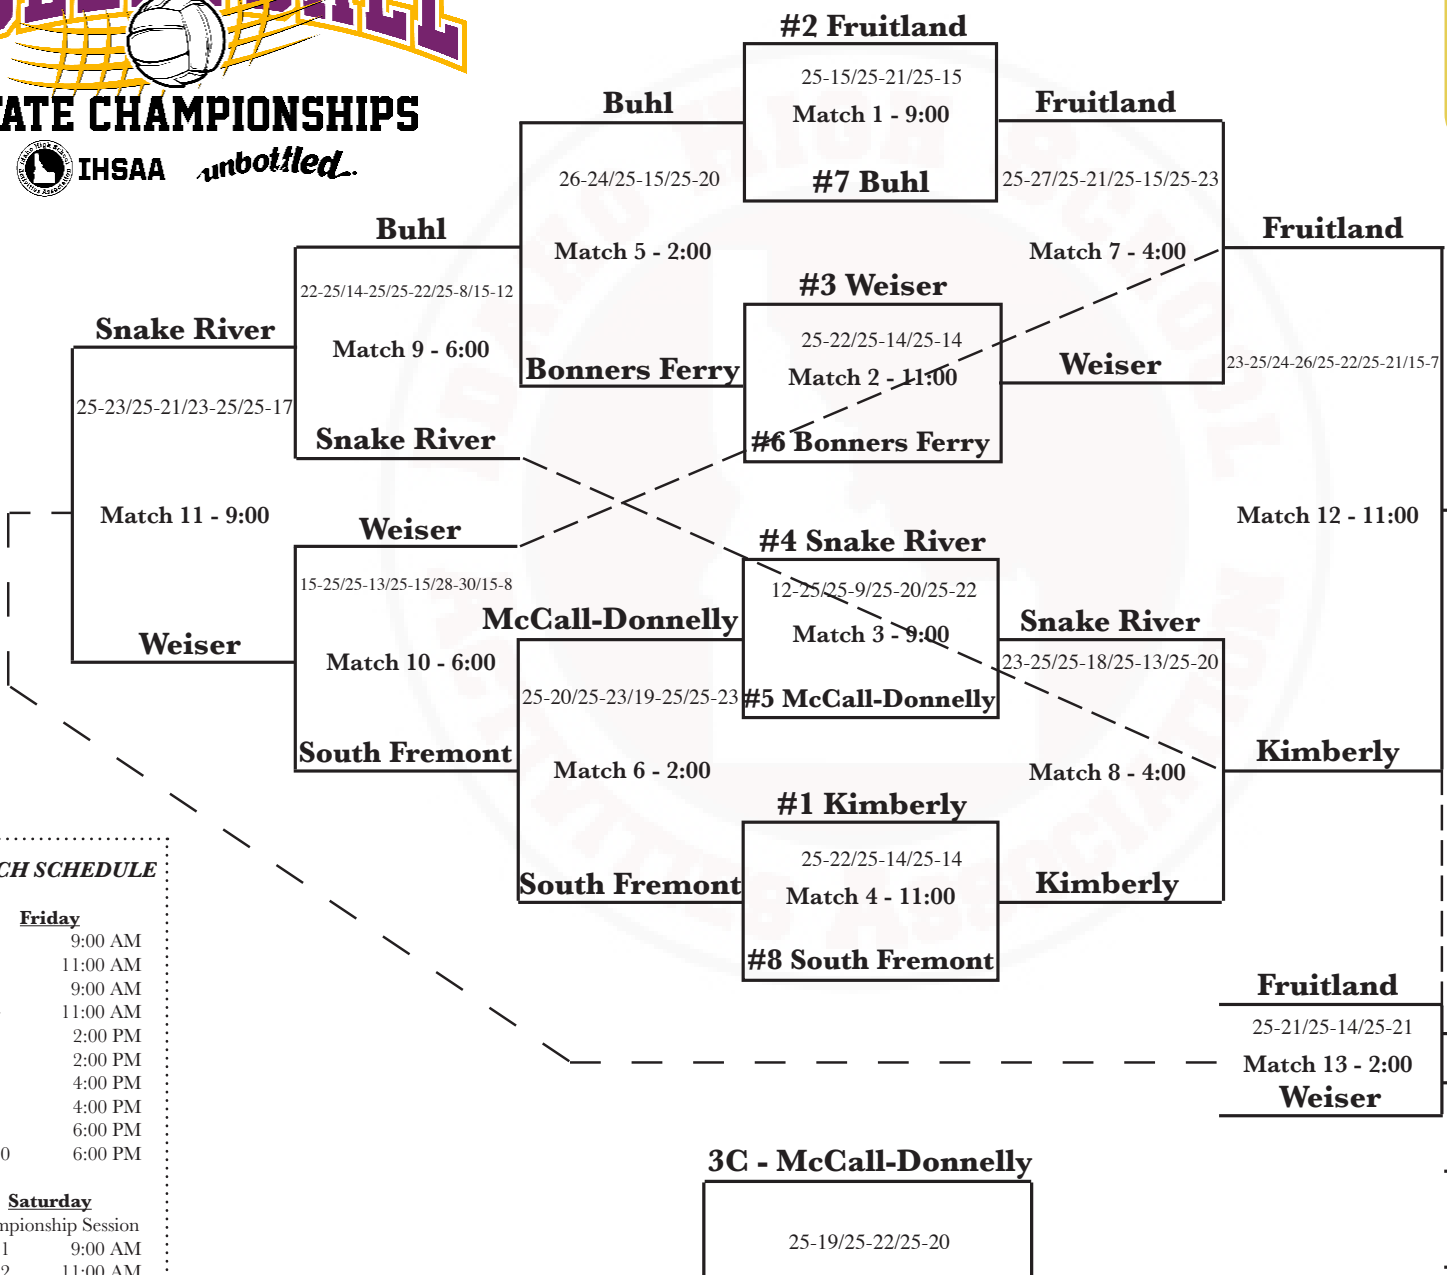

unbottled.

3A
Hillcrest HS
October 28-29

MATCH SCHEDULE

Friday	
Match 1	9:00 AM
Match 2	11:00 AM
Match 3	9:00 AM
Match 4	11:00 AM
Match 5	2:00 PM
Match 6	2:00 PM
Match 7	4:00 PM
Match 8	4:00 PM
Match 9	6:00 PM
Match 10	6:00 PM
Saturday	
Championship Session	
Match 11	9:00 AM
Match 12	11:00 AM
Match 13	2:00 PM
Match 14	4:00 PM
Match 15 *	6:00 PM

3C - McCall-Donnelly
25-19/25-22/25-20
5B/6B - Sugar-Salem
State Play-In Match

Match 15 * - 6:00
if necessary

Kimberly
Champion
Fruitland
2nd Place